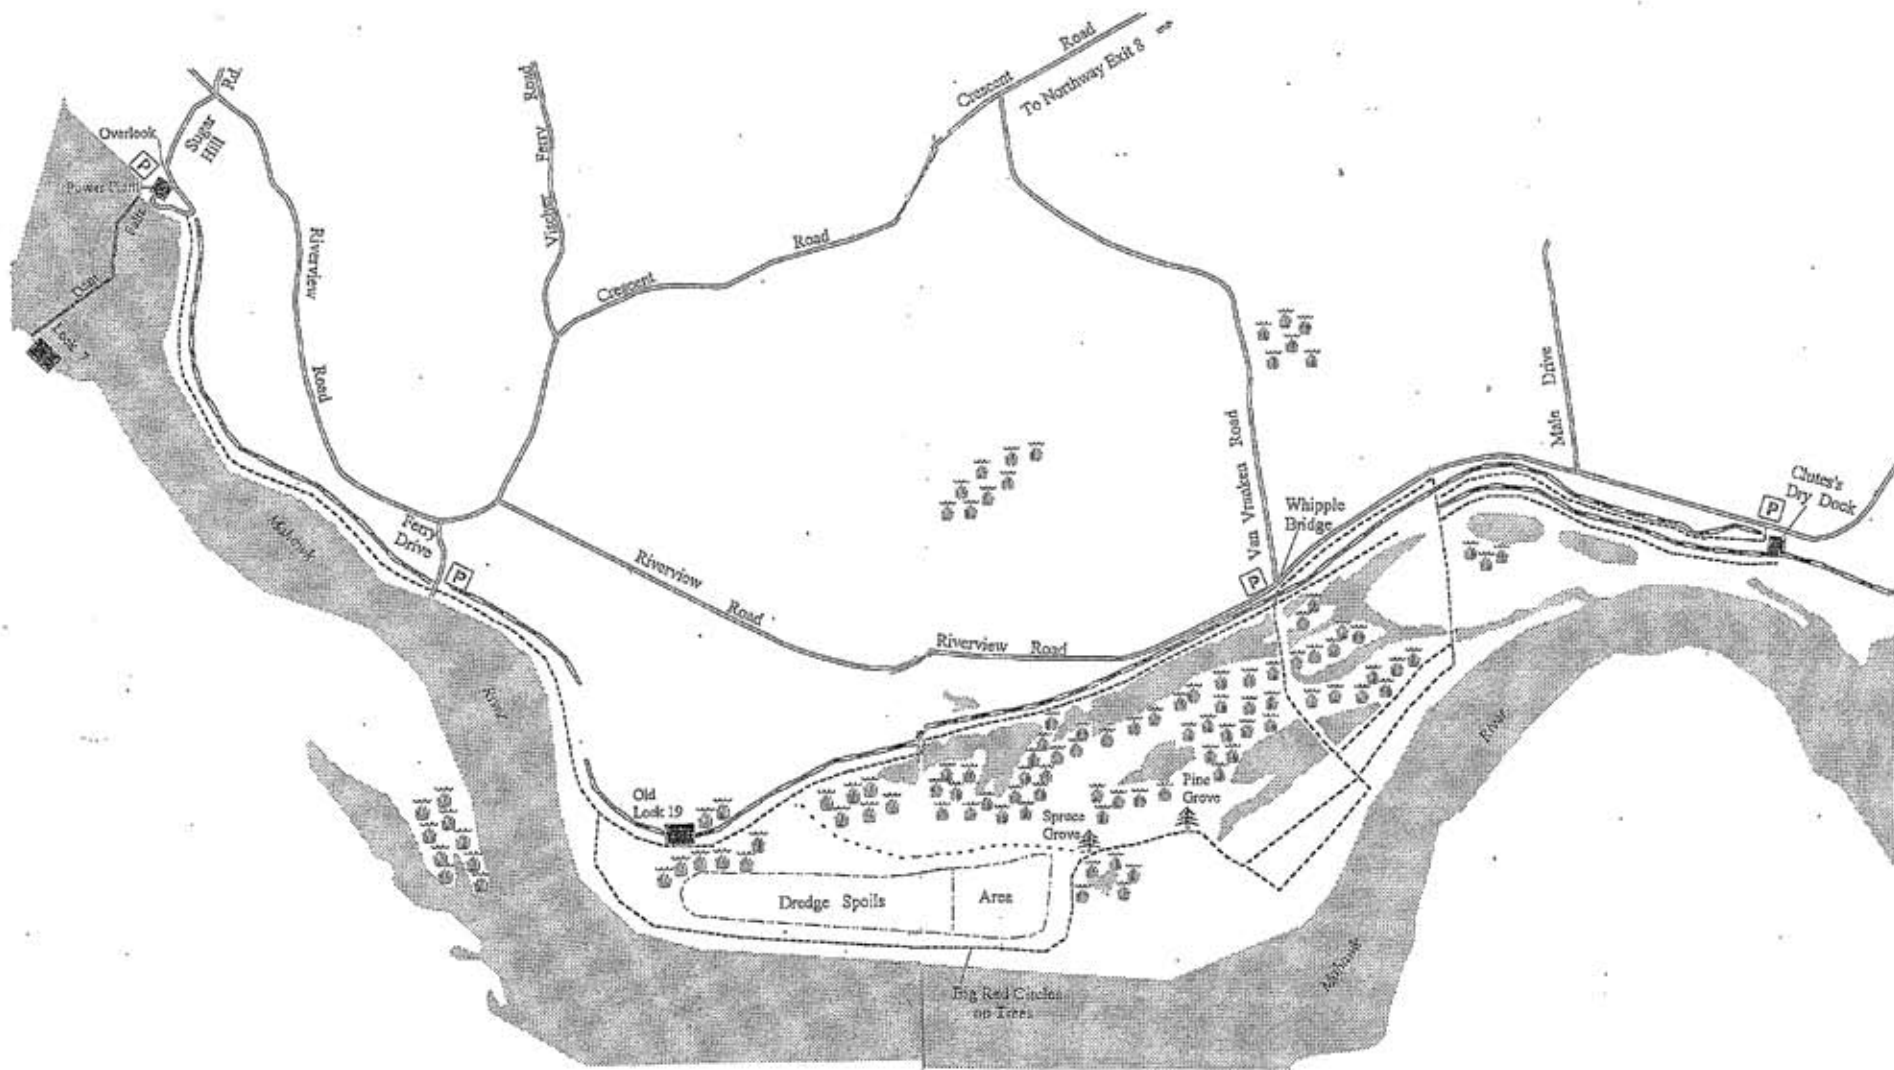

Vischer Ferry Nature And Historic Preserve

- Old Erie Canal
- - - Major Trail
- · · Minor Trail